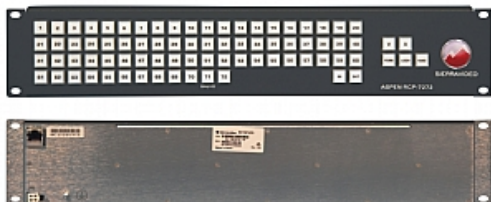

kramer

RCP-7272

Remote Panel for 7272HD-3G

The RCP-7272 remote control panel for 7272HD-3G. It can be connected directly to the switcher or via a network connection

FEATURES

72x72 XY

79 Buttons - 72 I/O & 7 Control Back-Lit Multi-Color LED Buttons

Control - Ethernet (RJ-45)

Power - 12V DC

Standard 19" Rack Mount Size - 2U

kramer

TECHNICAL SPECIFICATIONS

OPERATING TEMPERATURE:	0-45C
AC INPUT RANGE:	100-240V, 50-60Hz
MAX AC POWER:	4.8W
ETHERNET (1):	10/100 Base-T (RJ-45)