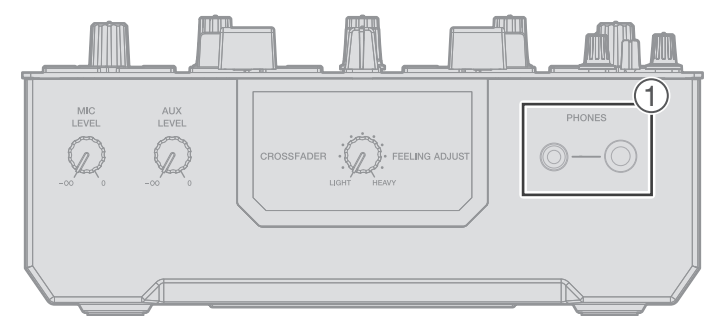

dB
REV

HEADPHONES

1 PHONES

2

3 MIX

CUE MASTER

4 LEVEL

-∞ 0