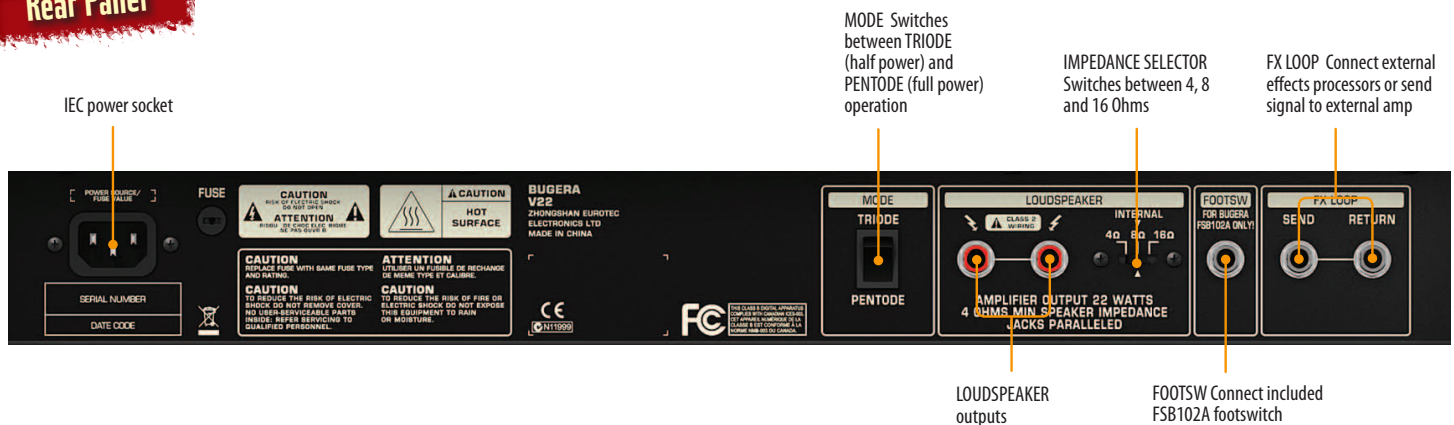

BUGERA V22

Boutique-Style 22-Watt Vintage 2-Channel Valve Combo with Reverb

Features

The V22 is built for power pentode tubes, but that doesn't mean you have to settle for a singular pentode personality. This amp includes a Mode switch, allowing you to operate the power section as if it had triode tubes (at roughly 40 percent less power). So what'll it be today— old-school or oldest-school?

Voracious Vintage

The sound of the V22 begins with a two-channel (Clean and Lead) preamp. Plug into either the Bright or Normal inputs, then adjust the three-band EQ (Bass, Mid, Treble) and Presence control to create a sound all your own. Its three 12AX7 preamp tubes provide a vast feast of fuzz. Take your tone anywhere from dignified blues to garage-leveling madness.

The dual EL84 valves in the power stage propel its terse cockney tone through a BUGERA 12" speaker. If you need to feed more speakers, the V22's Impedance switch makes it compatible with 4, 8 or 16 Ohms, making it compatible with just about any speaker cabinet you can find.

You also get reverb, but for utmost durability and sound, this classic effect is derived from a professional quality digital processor. The spring reverb found in antique amps sound great, but they're delicate and expensive to repair. This modern touch gives you a vintage-sounding reverb sound that's every bit as beautiful, but a million times less breakable.

And if all these features weren't enough...

You also get an incredibly durable footswitch allowing you to select channels and engage the reverb without stopping mid-show. Whether you're making a record, practicing, or paying your dues on the dive bar circuit, the V22 can complement your craft with the gold-standard tones of the past—today!

Front Panel

Rear Panel