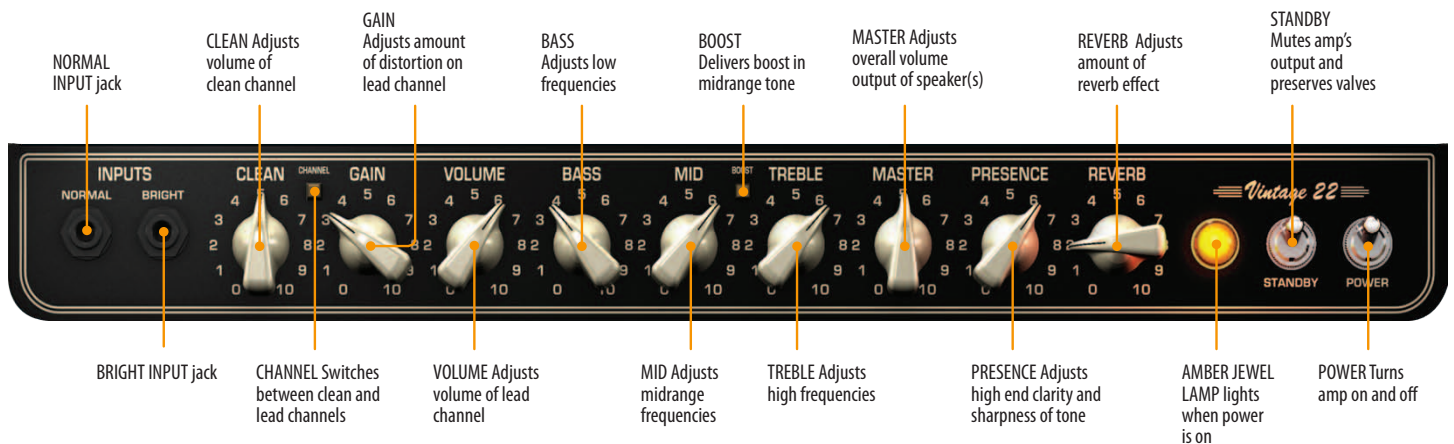

Voracious Vintage

The sound of the V22 begins with a two-channel (Clean and Lead) preamp. Plug into either the Bright or Normal inputs, then adjust the three-band EQ (Bass, Mid, Treble) and Presence control to create a sound all your own. Its three 12AX7 preamp tubes provide a vast feast of fuzz. Take your tone anywhere from dignified blues to garage-leveling madness.

The dual EL84 valves in the power stage propel its terse cockney tone through a BUGERA 12" speaker. If you need to feed more speakers, the V22's Impedance switch makes it compatible with 4, 8 or 16 Ohms, making it compatible with just about any speaker cabinet you can find.

You also get reverb, but for utmost durability and sound, this classic effect is derived from a professional quality digital processor. The spring reverb found in antique amps sound great, but they're delicate and expensive to repair. This modern touch gives you a vintage-sounding reverb sound that's every bit as beautiful, but a million times less breakable.

And if all these features weren't enough...

You also get an incredibly durable footswitch allowing you to select channels and engage the reverb without stopping mid-show. Whether you're making a record, practicing, or paying your dues on the dive bar circuit, the V22 can complement your craft with the gold-standard tones of the past—today!

Front Panel