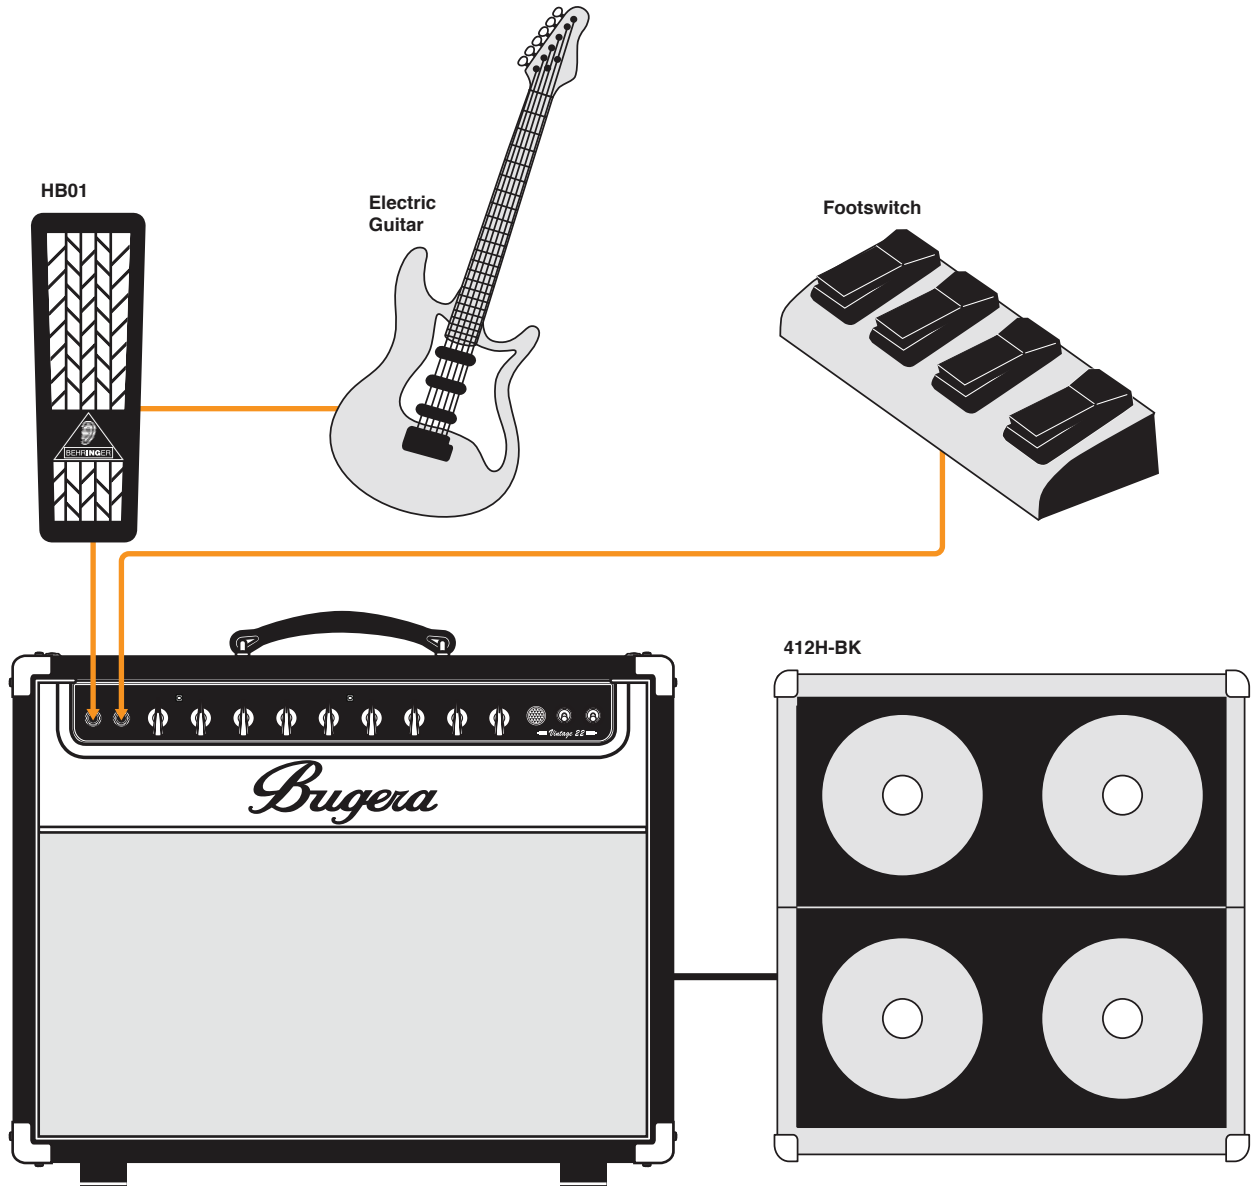

And if all these features weren't enough...

You also get an incredibly durable footswitch allowing you to select channels and engage the reverb without stopping mid-show. Whether you're making a record, practicing, or paying your dues on the dive bar circuit, the V22 can complement your craft with the gold-standard tones of the past—today!

Front Panel

Rear Panel

BUGERA V22

Boutique-Style 22-Watt Vintage 2-Channel
Valve Combo with Reverb

Hook-up

Standard Setup with Extension Cabinet

BUGERA V22

Boutique-Style 22-Watt Vintage 2-Channel
Valve Combo with Reverb