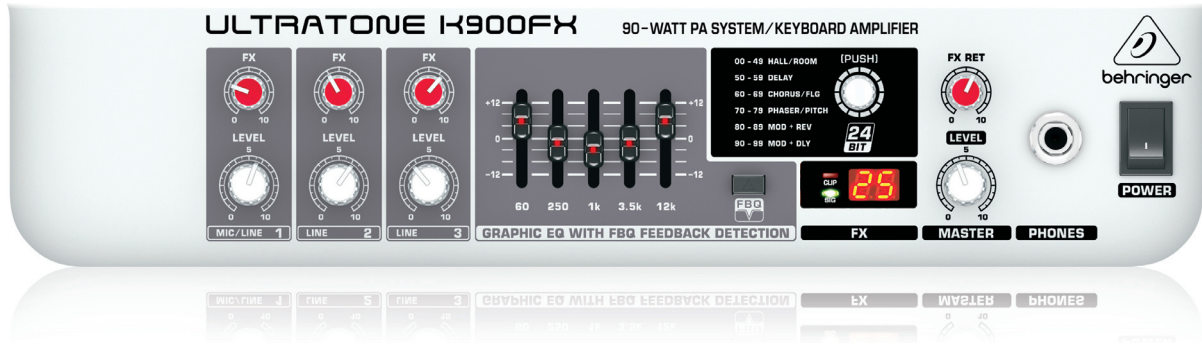

Keyboard Combo Amplifiers

ULTRATONE K900FX

Ultra-Flexible 90-Watt 3-Channel
PA System / Keyboard Amplifier with
FX and FBQ Feedback Detection

For service, support or more information contact the BEHRINGER location nearest you:

Europe
MUSIC Group Services UK
Tel: +44 156 273 2290
Email: CARE@music-group.com

USA/Canada
MUSIC Group Services NV Inc.
Tel: +1 702 800 8290
Email: CARE@music-group.com

Japan
MUSIC Group Services JP K.K.
Tel: +81 3 6231 0454
Email: CARE@music-group.com

MUSIC Group accepts no liability for any loss which may be suffered by any person who relies either wholly or in part upon any description, photograph, or statement contained herein. Technical specifications, appearances and other information are subject to change without notice. All trademarks are the property of their respective owners. MIDAS, KLARK TEKNIK, LAB GRUPPEN, LAKE, TANNÖY, TURBOSOUND, TC ELECTRONIC, TC HELICON, BEHRINGER, BUGERA and DDA are trademarks or registered trademarks of MUSIC Group IP Ltd.
© MUSIC Group IP Ltd. 2016 All rights reserved.