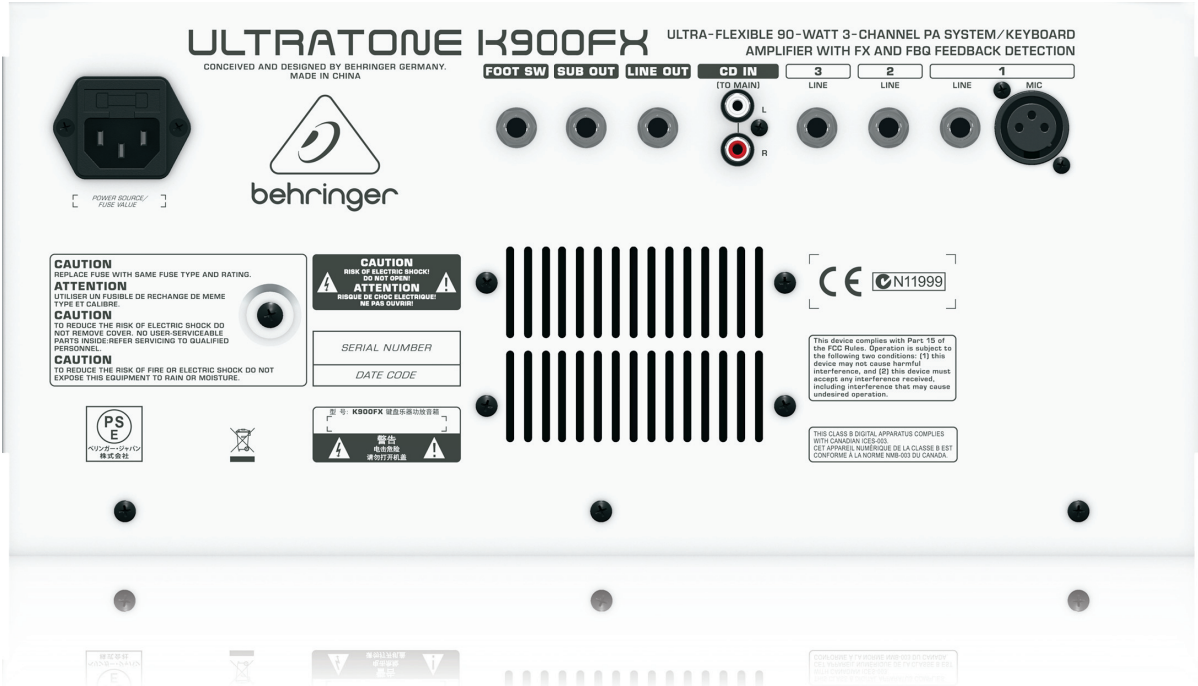

Keyboard Combo Amplifiers

ULTRATONE K900FX

Ultra-Flexible 90-Watt 3-Channel
PA System / Keyboard Amplifier with
FX and FBQ Feedback Detection

For service, support or more information contact the BEHRINGER location nearest you:

Europe
MUSIC Group Services UK
Tel: +44 156 273 2290
Email: CARE@music-group.com

USA/Canada
MUSIC Group Services NV Inc.
Tel: +1 702 800 8290
Email: CARE@music-group.com

Japan
MUSIC Group Services JP K.K.
Tel: +81 3 6231 0454
Email: CARE@music-group.com

MUSIC Group accepts no liability for any loss which may be suffered by any person who relies either wholly or in part upon any description, photograph, or statement contained herein. Technical specifications, appearances and other information are subject to change without notice. All trademarks are the property of their respective owners. MIDAS, KLARK TEKNIK, LAB GRUPPEN, LAKE, TANNÖY, TURBOSOUND, TC ELECTRONIC, TC HELICON, BEHRINGER, BUGERA and DDA are trademarks or registered trademarks of MUSIC Group IP Ltd.
© MUSIC Group IP Ltd. 2016 All rights reserved.