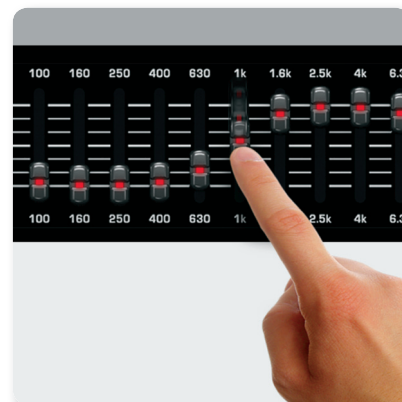

FBQ - Totally Feedback-Free

For more than 20 years, **BEHRINGER** has designed and manufactured some of the most successful FBQ Feedback Elimination processors. Now you can own and enjoy the benefits of this technology, as we have integrated the revolutionary FBQ Feedback Detection System in this product, so your sound system is completely feedback-free, allowing you to focus on your performance. Utilizing an ultra-fast feedback detection system, this ingenious circuitry helps you recognize and tame feedback frequencies immediately. When feedback is sensed in a specific frequency range, the LED on the associated EQ fader illuminates, showing you at a glance which fader to lower to overcome the feedback. That simple!