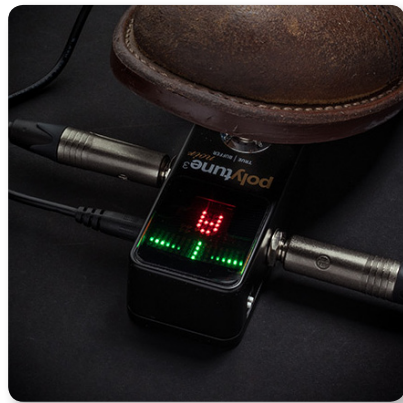

POLYTUNE 3 NOIR

Tiny Polyphonic Tuner with Multiple Tuning Modes and Built-In BONAFIDE BUFFER

No Rest for the Wickedly Out of Tune

When you're on stage rocking out, there's just no time to stop and tune up, even if you've gone a bit overboard with the whammy bar. With POLYTUNE 3 NOIR's always-on mode, you never have to miss a beat. Additionally, there are 2 very practical DIP switches mounted on the side of the pedal that make it easy to go from buffered bypass to true bypass, and from standard mode to always-on.