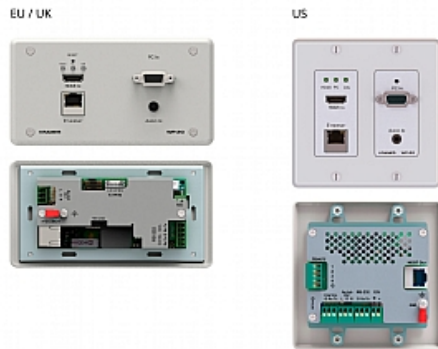

## WP-20

4K60 4:2:0 HDMI & VGA Wall-Plate Auto  
Switcher/Transmitter over Extended-Reach  
PoE over HDBaseT with Maestro Room  
Automation

| VGA/UXGA - 15-pin HD | HDMI | Ethernet - RJ-  
45 | HDCP Compliant | HDBaseT  
| 4K/60 UHD (4:2:0)

WP 20 is a high-performance, 4K, multi-format, wall-plate switcher and transmitter over extended-reach HDBaseT. Offering intelligent Maestro automation, with priority and last-connected switching options, it automatically switches and operates the room according to the selected switching scheme based on active video signal detection