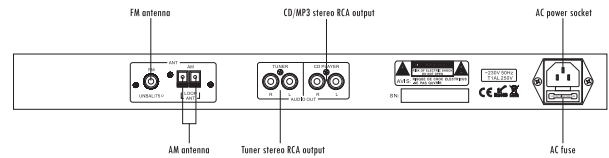

Features

- 1U height and both tabletop & rack mount type
- Built-in CD player, MP3, tuner & remote control
- USB & SD inputs on front panel for MP3 player
- AM/FM tuner each memory of 99 bands
- One CD/MP3 stereo output and one tuner stereo output
- Two florescent screens to display in English CD/MP3 and tuner separately
- Eject, play, stop, play mode, prev, next, USB/SD & mute functional buttons for CD/MP3 player
- AM/FM, ST/MON, MEO, Auto/Manual, Up, down & 1-6 number buttons for tuner
- Remote control over music selection and volume control

Specifications

Model	T-2221
Frequency Response	20Hz~20KHz(-2dB)
THD	≤ 0.1%
Channel Separation	65dB
Dynamic Range	75dB
S/N Ratio	85dB
Audio Output	0.775V
TUNER	
Tuning	FM: 87.5-108.0MHz, AM: 522-1620KHz
Antenna Input	FM: 75Ω Unbal, AM: Low impedance round ring antenna
Sensitivity	FM: ≤ 10uA, AM: ≤ 100uA
Band Memory	99
Audio Output	0.775V
Power Supply	~110V/60Hz or ~230V/50Hz
Dimensions	484 × 215 × 44mm
Net Weight	3.7Kg

Rear Panel

Connections