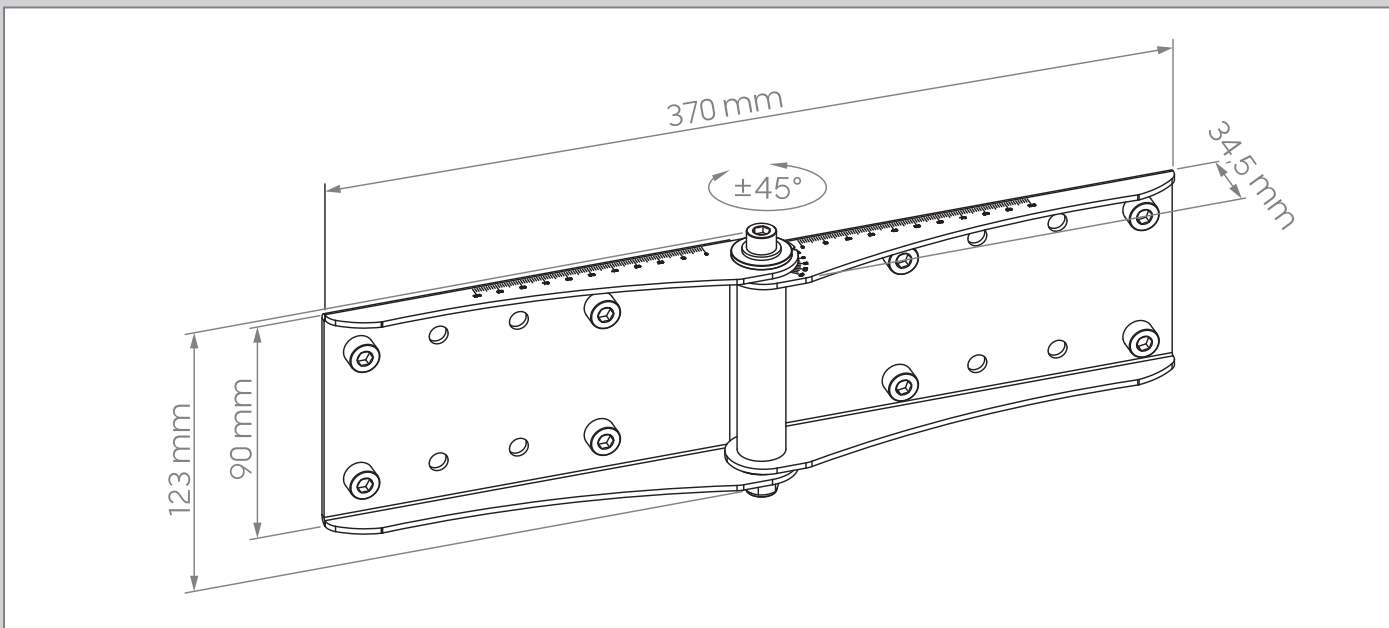

CPS-Curved Adapter

comPROnents® component

Item no.: 3249

- Curved adapter
- Suitable for multiscreen applications
- Can be combined with the CPS Alu Rails of the comPROnents series
- Dimensions (fully open): H 370 x W 123 x D 34.5 mm
- $\pm 45^\circ$ stepless angle adjustment
- Angular scale for exact alignment
- Solvent free, impact and scratch resistant powder coating
- Color: black